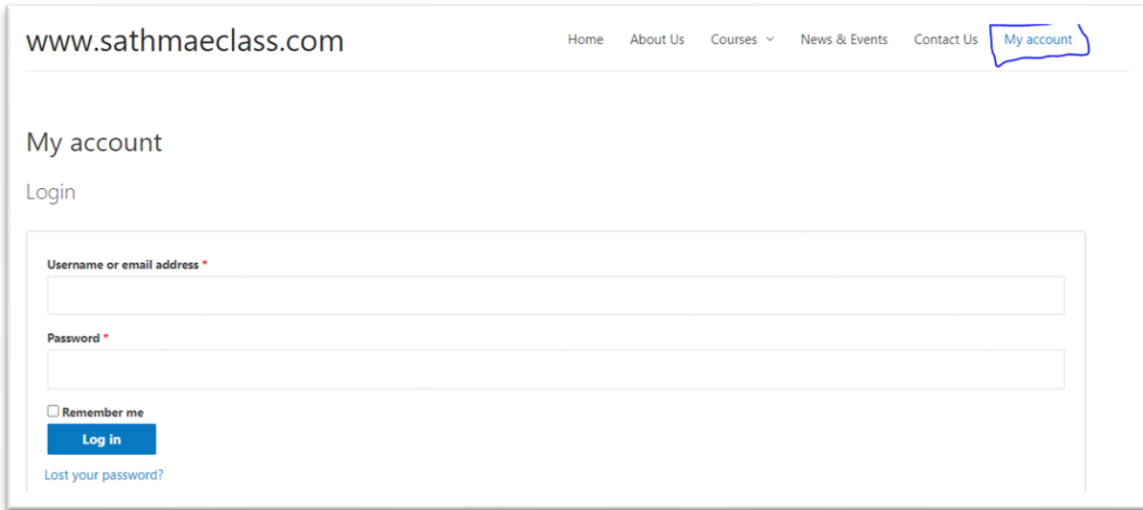

2. ඉන් පසු MENU Bar හි ඇති My account තෝරා ආයතනය විසින් ඔබට ලබා දුන් පරිශීලක නාමය (user name) සහ මුරපදය (password) සඳහන් කර login වෙන්න.

3. Menu bar හි ඇති courses (පාඨමාලාව) වෙත ගොස් ඔබ අයත් විෂය ධාරාව හෝ ශ්‍රේණිය තෝරන්න.